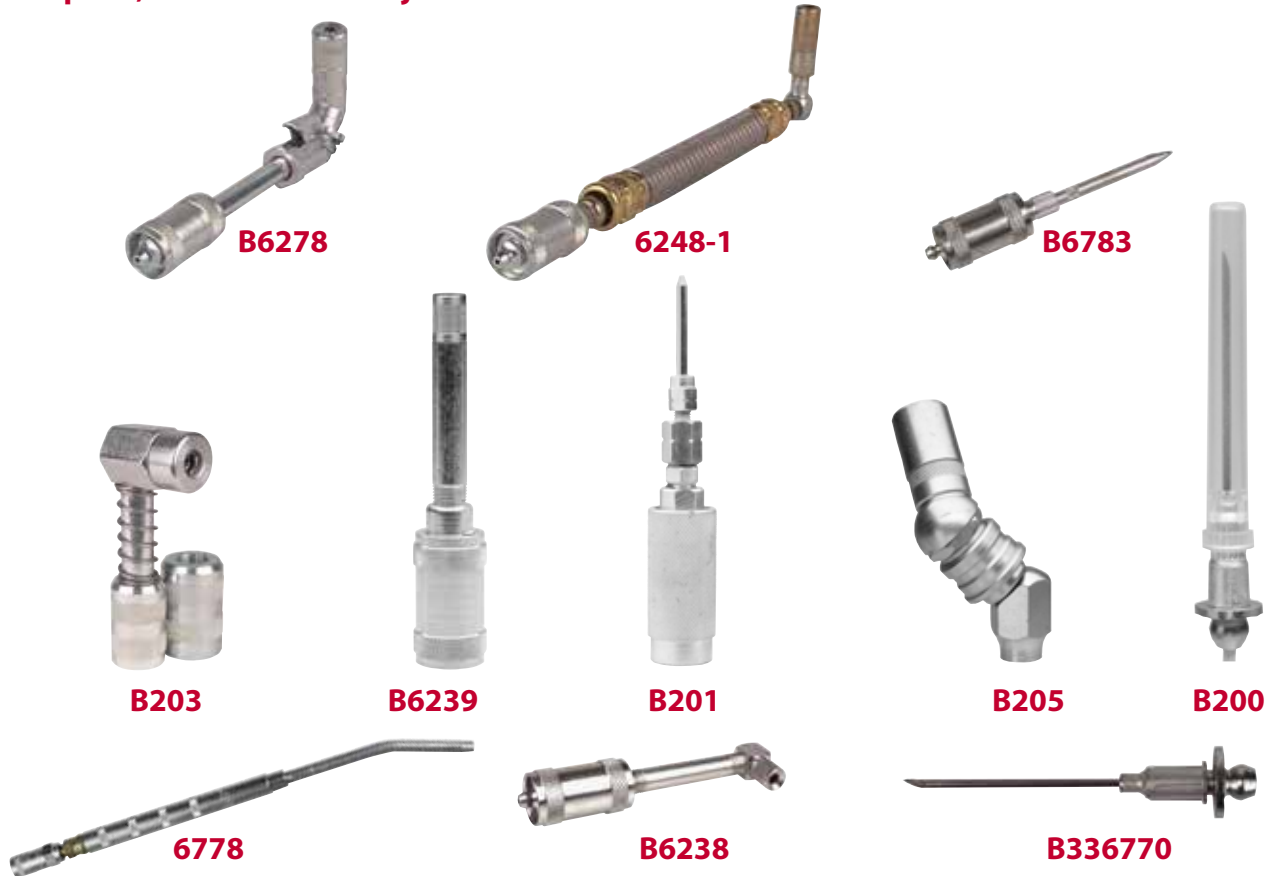

GREASE GUN ACCESSORIES

Adapters, Extensions and Injector Needles

Product #	Description
6800	Lever-Action Coupler
B6278	Swivel Adapter, 10,000 psi (690 bar) working pressure
6248-1*	Flexible Extension Adapter, 11.5" (29 cm) 1,000 psi (69 bar) working pressure
B6239	Hydraulic Push Type Adapter
B6238	90° Angle Adapter
B203	90° Angle Adapter
B201	Narrow Needle Nose Adapter, 1.5" (38 mm) Length
B6783	Needle Nose Adapter
B205	360° Adapter, 7,000 psi (482 bar) working pressure, 8 positions
6778	Rigid/Flexible Extension, 13.5" (34 cm), 5,000 psi (344 bar) working pressure
B336770	16 gauge x 1.5" (38 mm) needle
B200	18 gauge x 1.5" (38 mm) needle
310048	Quick Connect Adapter